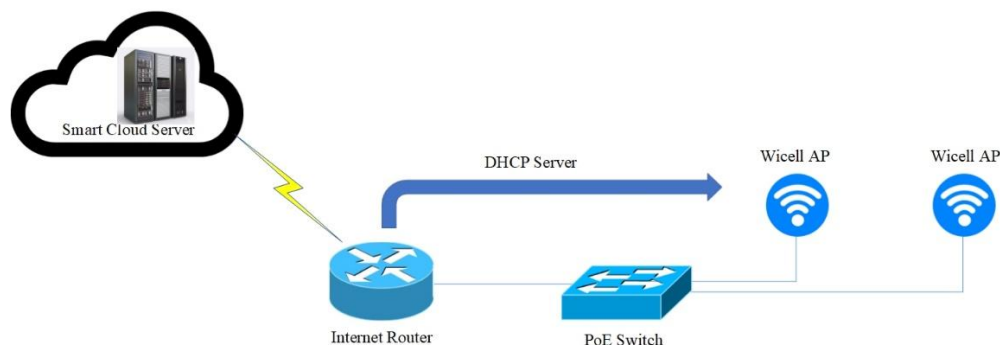

IAP-AC750 Series Features

Smart Cloud Wifi feature is the next leading generation which is the exclusive technology of Wicell Network. With Smart Cloud Wi-Fi technology, APs will operate extremely smart with dedicated high-end functionality without having to configure or administer. Smart Cloud Wifi is known for exceptional Wifi performance under the busy traffic network condition, simply plug in and get a consistently great Wifi experience – fast, reliable without worrying about interference.

Cloud Computing Central Management System. Server located in Singapore - Viet Nam

The Wicell Central Management System is set in 2 different leading data centers in Singapore - Viet Nam in order to improve the speed between controller and APs as well as not affected by the speed of international Internet, while improving availability and ensuring the continuous operation system.

Manage AP through cloud computing via IP from LAN

Although the smart cloud Wi-Fi technology allows the administrator controls APs through the internet but the hint is that the APs use the local IP for data transmission in local network and connect to other IP devices in the same system.