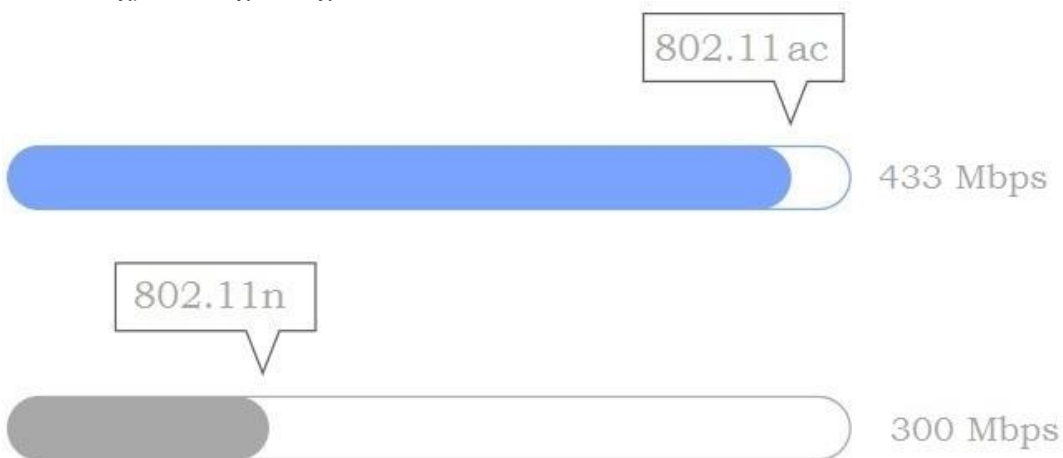

High Performance Design With High-Speed 750Mbps Dual-Band 802.11ac/b/g/n

IAP-AC750 comes with the next generation Wi-Fi standard – 802.11ac, 3 times faster than wireless N speeds and delivering a combined wireless data transfer rate of up to 750Mbps. With 433Mbps wireless speeds over the crystal clear 5GHz band and 300Mbps over the 2.4GHz band, the IAP-AC750 is the superior choice for seamless HD streaming, online gaming and other bandwidth-intensive tasks.