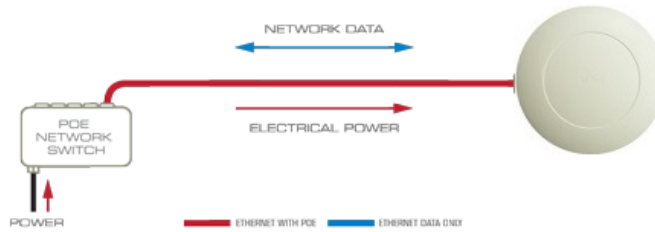

Cloud Computing Central Management System. Server located in Singapore - Viet Nam

The Wicell Central Management System is set in 2 different leading data centers in Singapore - Viet Nam in order to improve the speed between controller and APs as well as not affected by the speed of international Internet, while improving availability and ensuring the continuous operation system.

Manage AP through cloud computing via IP from LAN

Although the smart cloud Wi-Fi technology allows the administrator controls APs through the internet but the hint is that the APs use the local IP for data transmission in local network and connect to other IP devices in the same system.

Zero-configuration Deployment

Plug and Play installation and intuitive management reduce the need for dedicated IT personnel resources.

Smart Reselection Channel

The study showed that 80% problem caused glimmer wifi signals, having trouble connecting the internet or the postponing of internet connection is due to wireless channel interference. Channel interference is not only about conflicts RF between APs in the local wireless system but also neighbor wifi RFs. SMR feature designs solve the common interference issue in ceiling-mount deployments without rebooting the device, which make it an ideal, flexible solution for small business, hotels and school environments.