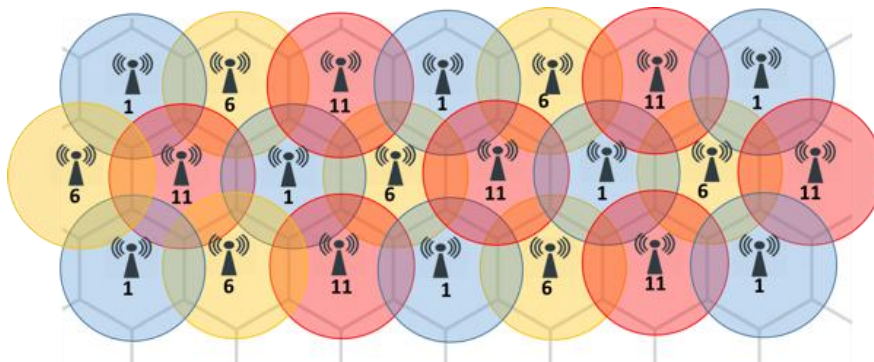

Manage AP through cloud computing via IP from LAN

Although the smart cloud Wi-Fi technology allows the administrator controls APs through the internet but the hint is that the APs use the local IP for data transmission in local network and connect to other IP devices in the same system.

Zero-configuration Deployment

Plug and Play installation and intuitive management reduce the need for dedicated IT personnel resources.

Smart Reselection Channel

The study showed that 80% problem caused glimmer wifi signals, having trouble connecting the internet or the postponing of internet connection is due to wireless channel interference. Channel interference is not only about conflicts RF between APs in the local wireless system but also neighbor wifi RFs. SMR feature designs solve the common interference issue in ceiling-mount deployments without rebooting the device, which make it an ideal, flexible solution for small business, hotels and school environments.

Full roaming – Move seamlessly as fast as mobile

Full Roaming allows user to transfer between wavebands in real-time. This feature allows users to stay connected to the nearest APs to optimize the access speed. Ensure that wherever users go, they get the access to wifi in the real-time.