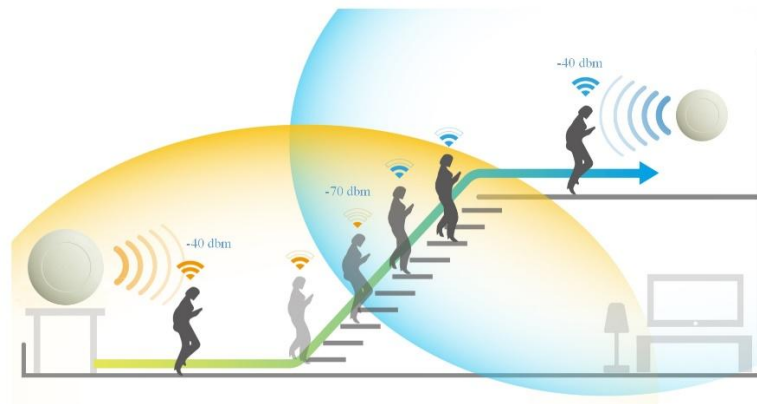

Manage AP through cloud computing via IP from LAN

Although the smart cloud Wi-Fi technology allows the administrator controls APs through the internet but the hint is that the APs use the local IP for data transmission in local network and connect to other IP devices in the same system.

Zero-configuration Deployment

Plug and Play installation and intuitive management reduce the need for dedicated IT personnel resources.

Smart Reselection Channel

The study showed that 80% problem caused glimmer wifi signals, having trouble connecting the internet or the postponing of internet connection is due to wireless channel interference. Channel interference is not only about conflicts RF between APs in the local wireless system but also neighbor wifi RFs. SMR feature designs solve the common interference issue in ceiling-mount deployments without rebooting the device, which make it an ideal, flexible solution for small business, hotels and school environments.

Full roaming – Move seamlessly as fast as mobile

Full Roaming allows user to transfer between wavebands in real-time. This feature allows users to stay connected to the nearest APs to optimize the access speed. Ensure that wherever users go, they get the access to wifi in the real-time.